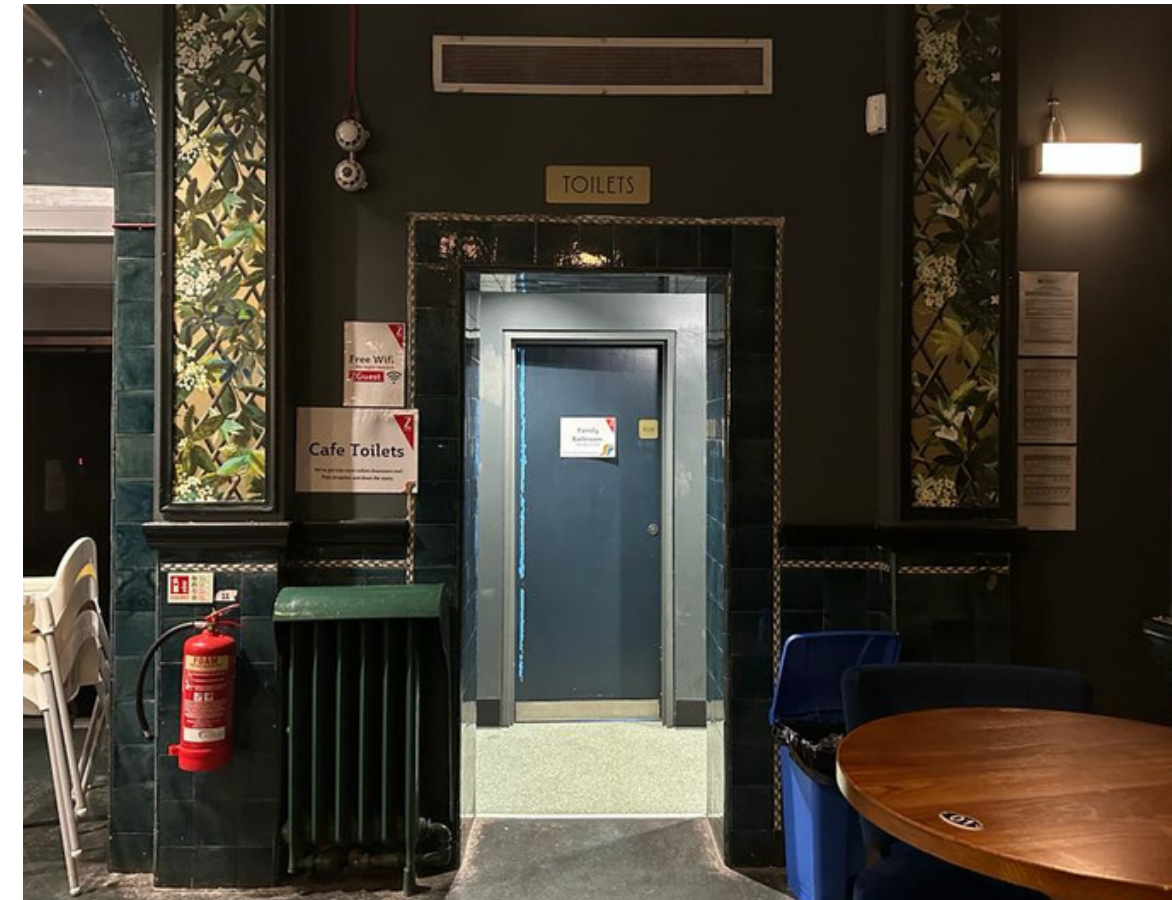

Toilets

There are plenty of toilets in Z-café, including an accessible toilet.

They are on the left when you are facing the counter.

If you want to use a different toilet, or all these ones are busy, please ask a member of staff at Z-café or at Box Office.

Z-café

There is a second entrance and exit door located in the café next to the toilets.

Theatre Corridor

In Z-café, next to the seating area, there is a black door with two small circular windows.

When you go through that door, go down to the end of the corridor.